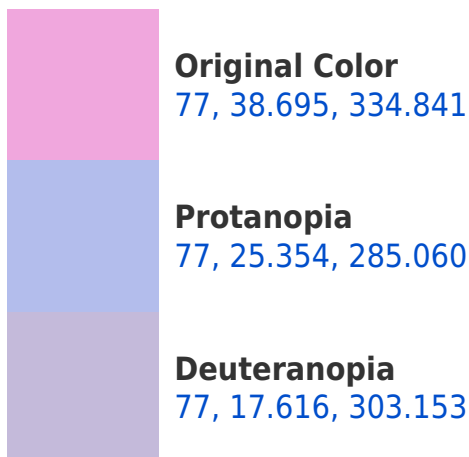

# Black Background

This preview shows how the CIELCh color 77, 38.695, 334.841 looks on a black background.

## Background

This preview shows how black text looks on a background with the CIELCh color 77, 38.695, 334.841.

This preview shows how white text looks on a background with the CIELCh color 77, 38.695, 334.841.

## Dichromacy

**Tritanopia**  
77, 24.621, 5.365

# Trichromacy

**Original Color**  
77, 38.695, 334.841

**Protanomaly**  
77, 27.882, 306.678

**Deuteranomaly**  
77, 24.559, 320.373

**Tritanomaly**  
77, 28.410, 351.675