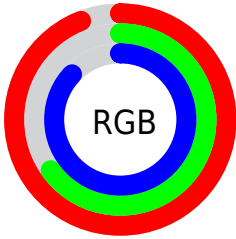

Distribution

- Red (94%)
- Green (65%)
- Blue (87%)