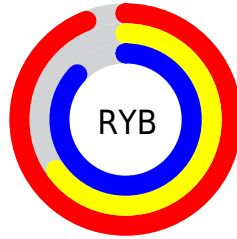

- Red (94%)
- Yellow (65%)
- Blue (87%)