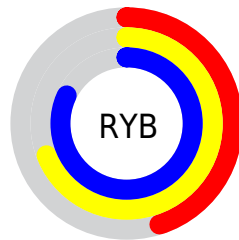

- Red (45%)
- Yellow (69%)
- Blue (82%)