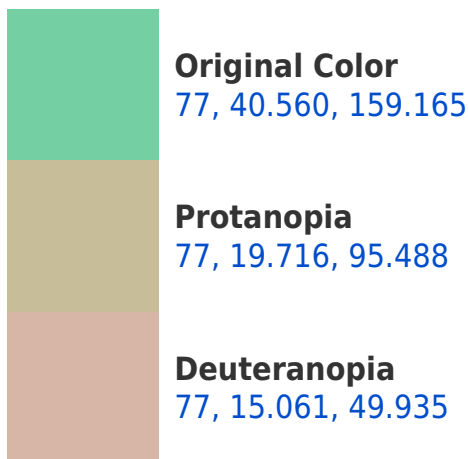

# Black Background

This preview shows how the CIELCh color 77, 40.560, 159.165 looks on a black background.

## **Background**

This preview shows how black text looks on a background with the CIELCh color 77, 40.560, 159.165.

This preview shows how white text looks on a background with the CIELCh color 77, 40.560, 159.165.

## Dichromacy

**Tritanopia**  
77, 23.541, 219.516

# Trichromacy

**Original Color**  
77, 40.560, 159.165

**Protanomaly**  
76, 23.618, 133.231

**Deuteranomaly**  
76, 14.807, 128.474

**Tritanomaly**  
77, 26.220, 189.172