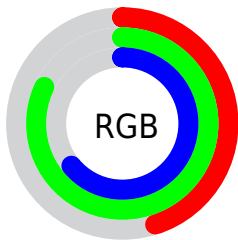

Distribution

- Red (45%)
- Green (82%)
- Blue (64%)