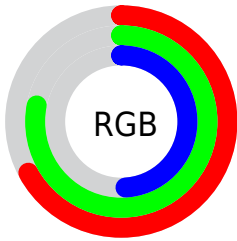

Distribution

- Red (67%)
- Green (78%)
- Blue (49%)