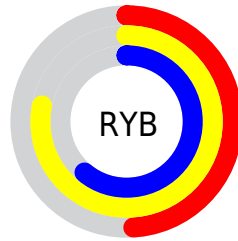

- Red (49%)
- Yellow (78%)
- Blue (61%)