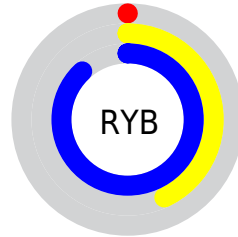

# Details

The CIELCh color **77, 41.802, 207.893** is a light color, and the websafe version is hex **33CCCC**. The color can be described as light washed cyan. A complement of this color would be **47, 93.986, 40.481**, and the grayscale version is **62, 0.008, 296.813**.

A 20% lighter version of the original color is **93, 40.183, 196.962**, and **58, 33.274, 211.750** is the 20% darker color. If you saturate the color by 10%, you get **77, 41.813, 207.941**, and if you desaturate by 10%, it is **78, 41.415, 206.847**.

# Distribution

Red (0%)

Green (82%)

Blue (88%)

Red (0%)

Yellow (43%)

Blue (88%)

Cyan (100%)