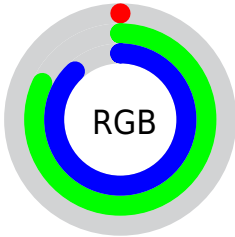

Distribution

Red (0%)

Green (82%)

Blue (88%)