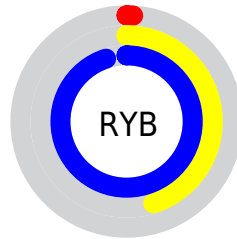

- Red (1%)
- Yellow (45%)
- Blue (95%)