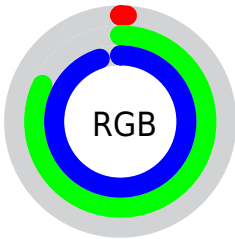

Distribution

- Red (1%)
- Green (82%)
- Blue (95%)