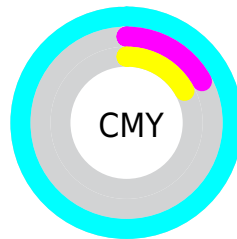

# Details

The CIELCh color **77, 43.273, 197.124** is a dark color, and the websafe version is hex **00CCCC**. The color can be described as middle washed cyan. A complement of this color would be **44, 90.237, 39.688**, and the grayscale version is **62, 0.008, 296.813**.

A 20% lighter version of the original color is **93, 40.542, 196.941**, and **58, 34.567, 197.361** is the 20% darker color. If you saturate the color by 10%, you get **77, 43.346, 197.127**, and if you desaturate by 10%, it is **77, 42.580, 197.106**.

# Distribution

- Red (1%)
- Green (83%)
- Blue (83%)

- Red (1%)
- Yellow (42%)
- Blue (83%)

- Cyan (99%)
- Magenta (0%)
- Yellow (0%)
- Black (17%)

- Cyan (99%)
- Magenta (17%)
- Yellow (17%)

# Brightness & Saturation Gradients

These gradients show how the CIELCh color 77, 43.273, 197.124 changes by changing the brightness by 10 percent. The first figure shows a shift by +10% for each color and the second figure -10%.