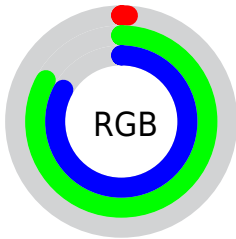

Distribution

- Red (1%)
- Green (83%)
- Blue (83%)