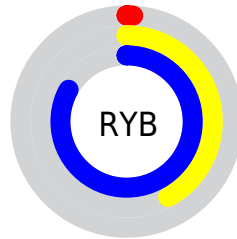

- Red (1%)
- Yellow (42%)
- Blue (83%)