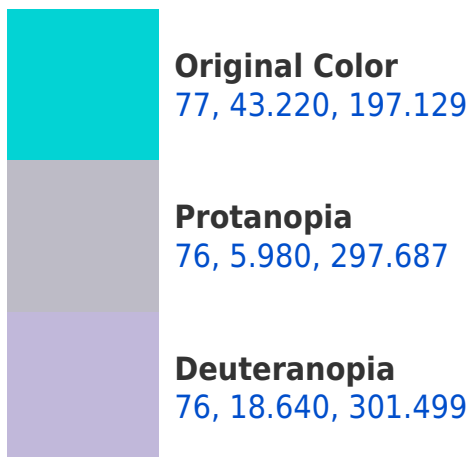

# Black Background

This preview shows how the CIELCh color 77, 43.273, 197.124 looks on a black background.

## **Background**

This preview shows how black text looks on a background with the CIELCh color 77, 43.273, 197.124.

This preview shows how white text looks on a background with the CIELCh color 77, 43.273, 197.124.

## Dichromacy

**Tritanopia**  
77, 40.113, 210.099

# Trichromacy

**Original Color**  
77, 43.220, 197.129

**Protanomaly**  
75, 24.037, 206.819

**Deuteranomaly**  
75, 24.232, 227.649

**Tritanomaly**  
77, 41.260, 204.959