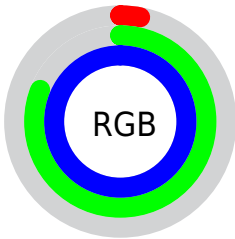

Distribution

- Red (3%)
- Green (81%)
- Blue (100%)