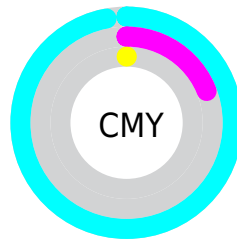

# Details

The CIELCh color **77, 43.554, 234.081** is a light color, and the websafe version is hex **00CCFF**. The color can be described as light saturated cyan. A complement of this color would be **56, 97.594, 42.917**, and the grayscale version is **63, 0.008, 296.813**.

A 20% lighter version of the original color is **93, 39.257, 197.016**, and **58, 37.083, 243.005** is the 20% darker color. If you saturate the color by 10%, you get **76, 43.829, 235.352**, and if you desaturate by 10%, it is **79, 42.503, 230.461**.

# Distribution

- Red (3%)
- Green (81%)
- Blue (100%)

- Red (3%)
- Yellow (46%)
- Blue (100%)

- Cyan (97%)
- Magenta (19%)
- Yellow (0%)
- Black (0%)

- Cyan (97%)
- Magenta (19%)
- Yellow (0%)

# Brightness & Saturation Gradients

These gradients show how the CIELCh color 77, 43.554, 234.081 changes by changing the brightness by 10 percent. The first figure shows a shift by +10% for each color and the second figure -10%.