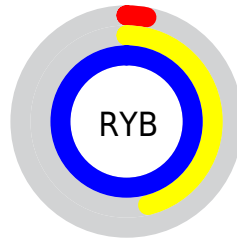

- Red (3%)
- Yellow (46%)
- Blue (100%)