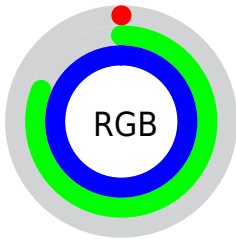

Distribution

- Red (0%)
- Green (81%)
- Blue (100%)