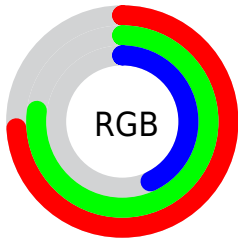

Distribution

- Red (74%)
- Green (77%)
- Blue (43%)