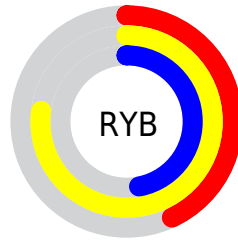

- Red (43%)
- Yellow (77%)
- Blue (47%)