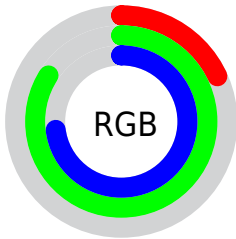

Distribution

Red (18%)

Green (84%)

Blue (73%)