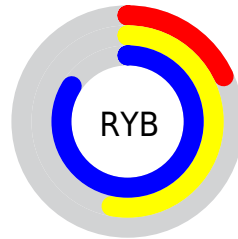

## Conversions Part 2

Format	Color
<a href="#">RYB</a>	<a href="#">45, 136, 213</a>
Decimal	<a href="#">3003834</a>
CIELab	<a href="#">77.00, -47.25, 1.56</a>
CIELCh	<a href="#">77, 47.275, 178.104</a>
Yxy	<a href="#">51.5317, 0.2408, 0.3690</a>
Android (android.graphics.Color)	<a href="#">4281193914 (0xFF2DD5BA)</a>
YUV	<a href="#">159.6900, 12.9708, -100.5831</a>
Hunter-Lab	<a href="#">71.7856, -42.0234, 5.2505</a>

# Details

The CIELCh color **77, 47.275, 178.104** is a dark color, and the websafe version is hex **33CC99**. The color can be described as middle washed spring green. A complement of this color would be **48, 69.947, 22.635**, and the grayscale version is **66, 0.008, 296.813**.

A 20% lighter version of the original color is **93, 40.371, 187.243**, and **58, 40.690, 176.113** is the 20% darker color. If you saturate the color by 10%, you get **77, 49.777, 176.631**, and if you desaturate by 10%, it is **77, 43.876, 179.433**.

# Distribution

Red (18%)

Green (84%)

Blue (73%)

Red (18%)

Yellow (53%)

Blue (84%)

Cyan (79%)