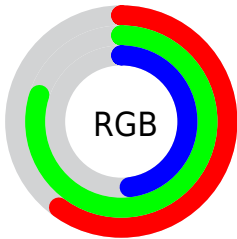

Distribution

Red (60%)

Green (80%)

Blue (48%)