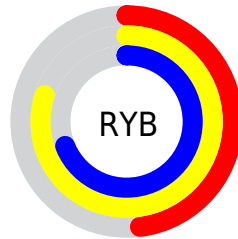

# Details

The CIELCh color **77, 47.115, 131.986** is a light color, and the websafe version is hex **99CC66**. A complement of this color would be **60, 48.896, 315.584**, and the grayscale version is **73, 0.009, 296.813**.

A 20% lighter version of the original color is **95, 43.648, 130.883**, and **57, 47.215, 132.082** is the 20% darker color. If you saturate the color by 10%, you get **76, 58.440, 131.487**, and if you desaturate by 10%, it is **78, 35.390, 132.504**.

# Distribution

Red (60%)

Green (80%)

Blue (48%)

Red (48%)

Yellow (80%)

Blue (69%)

Cyan (25%)