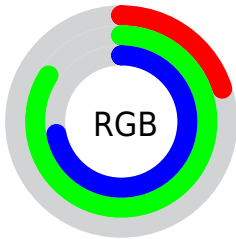

Distribution

- Red (20%)
- Green (84%)
- Blue (72%)