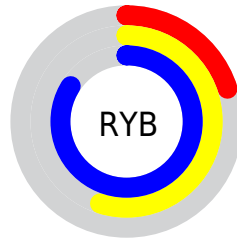

- Red (20%)
- Yellow (55%)
- Blue (84%)