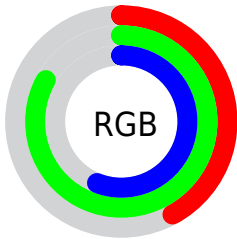

Distribution

Red (42%)

Green (83%)

Blue (56%)