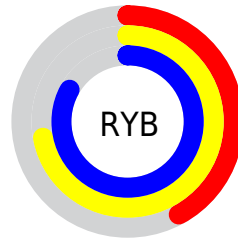

## Conversions Part 2

Format	Color
<a href="#">RYB</a>	<a href="#">106, 183, 211</a>
Decimal	<a href="#">7000976</a>
CIELab	<a href="#">77.00, -45.33, 24.07</a>
CIElCh	<a href="#">77, 51.323, 152.034</a>
Yxy	<a href="#">51.5317, 0.2844, 0.4289</a>
Android (android.graphics.Color)	<a href="#">4285191056 (0xFF6AD390)</a>
YUV	<a href="#">171.9670, -13.7877, -57.8531</a>
Hunter-Lab	<a href="#">71.7856, -40.6547, 21.7999</a>

# Details

The CIELCh color **77, 51.323, 152.034** is a light color, and the websafe version is hex **66CC99**. A complement of this color would be **59, 52.251, 341.207**, and the grayscale version is **70, 0.009, 296.813**.

A 20% lighter version of the original color is **93, 43.434, 154.461**, and **57, 51.540, 151.875** is the 20% darker color. If you saturate the color by 10%, you get **76, 60.473, 150.592**, and if you desaturate by 10%, it is **78, 41.549, 153.293**.

# Distribution

Red (42%)

Green (83%)

Blue (56%)

Red (42%)

Yellow (72%)

Blue (83%)

Cyan (50%)