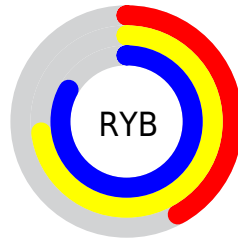

- Red (42%)
- Yellow (73%)
- Blue (83%)