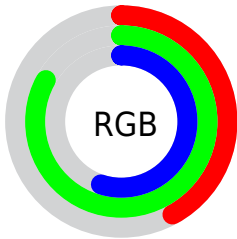

Distribution

- Red (42%)
- Green (83%)
- Blue (55%)