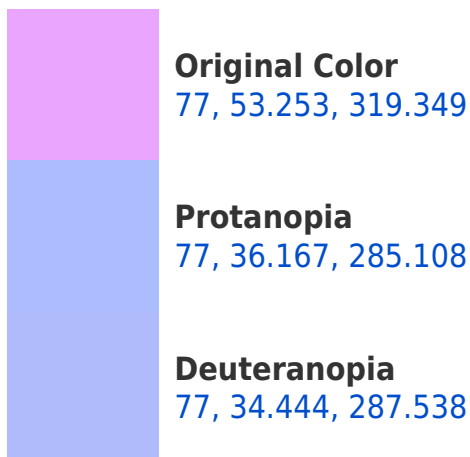

# Black Background

This preview shows how the CIELCh color 77, 53.253, 319.349 looks on a black background.

## Background

This preview shows how black text looks on a background with the CIELCh color 77, 53.253, 319.349.

This preview shows how white text looks on a background with the CIELCh color 77, 53.253, 319.349.

## Dichromacy

**Tritanopia**  
77, 19.206, 358.248

# Trichromacy

**Original Color**  
77, 53.253, 319.349

**Protanomaly**  
77, 40.715, 300.010

**Deuteranomaly**  
77, 39.853, 301.979

**Tritanomaly**  
77, 29.949, 333.427