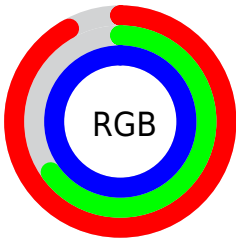

Distribution

- Red (92%)
- Green (65%)
- Blue (100%)