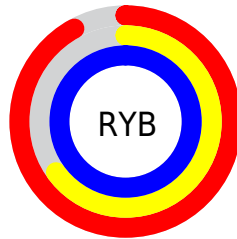

- Red (92%)
- Yellow (65%)
- Blue (100%)