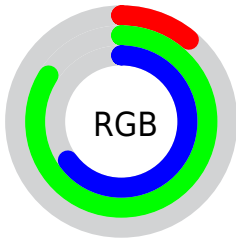

Distribution

- Red (11%)
- Green (84%)
- Blue (65%)