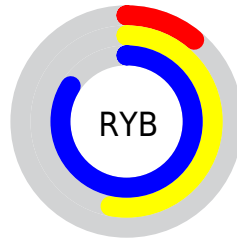

- Red (11%)
- Yellow (53%)
- Blue (84%)