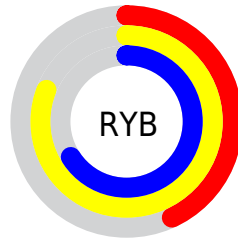

Red (43%)

Yellow (81%)

Blue (66%)