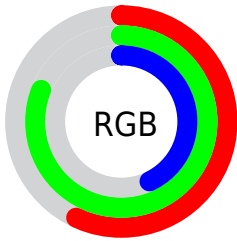

Distribution

Red (57%)

Green (81%)

Blue (43%)