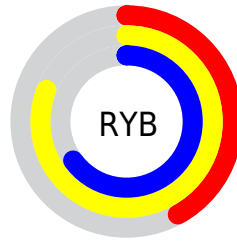

- Red (42%)
- Yellow (81%)
- Blue (65%)