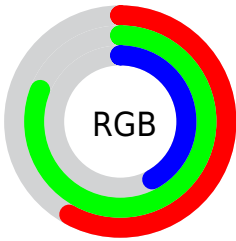

Distribution

- Red (58%)
- Green (81%)
- Blue (42%)