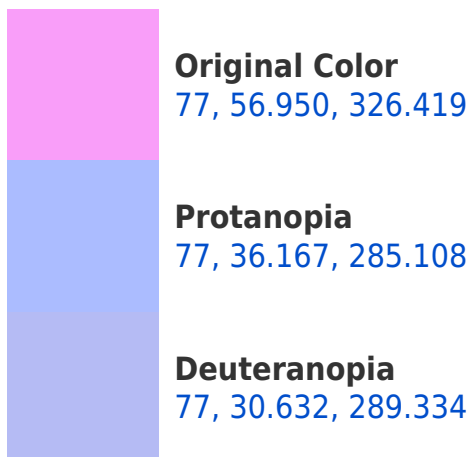

# Black Background

This preview shows how the CIELCh color 77, 56.950, 326.419 looks on a black background.

## Background

This preview shows how black text looks on a background with the CIELCh color 77, 56.950, 326.419.

This preview shows how white text looks on a background with the CIELCh color 77, 56.950, 326.419.

## Dichromacy

**Tritanopia**  
77, 27.307, 7.302

# Trichromacy

**Original Color**  
77, 56.950, 326.419

**Protanomaly**  
76, 41.693, 303.517

**Deuteranomaly**  
77, 38.504, 307.771

**Tritanomaly**  
77, 35.476, 344.821