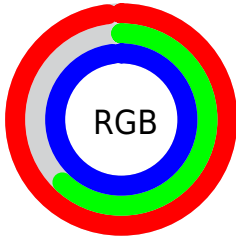

Distribution

Red (98%)

Green (62%)

Blue (98%)