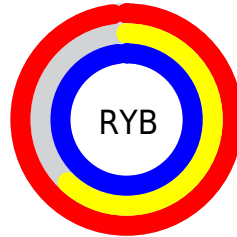

# Details

The CIELCh color  $77, 56.950, 326.419$  is a light color, and the websafe version is hex `FF99FF`. A complement of this color would be  $91, 57.021, 141.714$ , and the grayscale version is  $79, 0.010, 296.813$ .

A 20% lighter version of the original color is  $90, 25.689, 325.319$ , and  $57, 57.001, 326.501$  is the 20% darker color. If you saturate the color by 10%, you get  $72, 71.473, 326.905$ , and if you desaturate by 10%, it is  $82, 41.612, 325.894$ .

# Distribution

Red (98%)

Green (62%)

Blue (98%)

Red (98%)

Yellow (62%)

Blue (98%)

Cyan (0%)