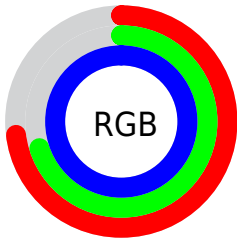

Distribution

- Red (73%)
- Green (70%)
- Blue (100%)