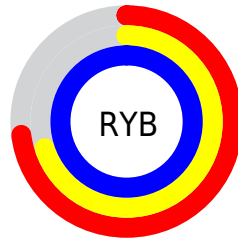

- Red (73%)
- Yellow (70%)
- Blue (100%)