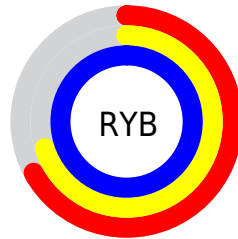

- Red (67%)
- Yellow (70%)
- Blue (100%)