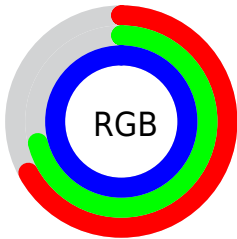

Distribution

- Red (67%)
- Green (71%)
- Blue (100%)