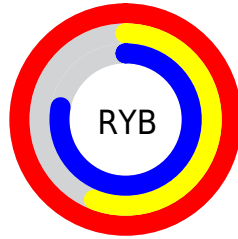

- Red (100%)
- Yellow (56%)
- Blue (78%)