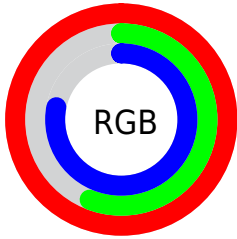

Distribution

- Red (100%)
- Green (56%)
- Blue (78%)