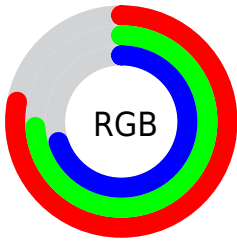

Distribution

- Red (78%)
- Green (74%)
- Blue (70%)