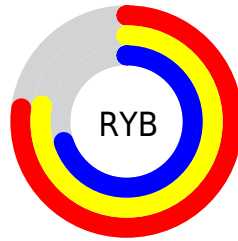

- Red (77%)
- Yellow (78%)
- Blue (70%)