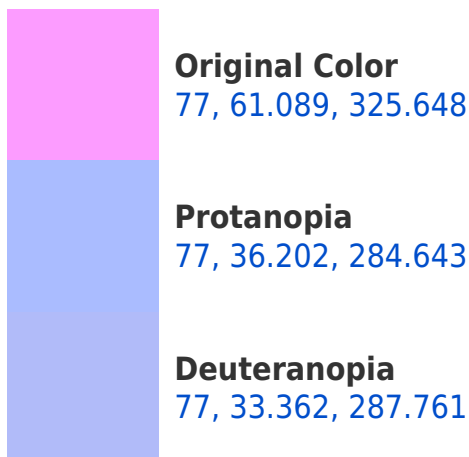

# Black Background

This preview shows how the CIELCh color 77, 61.089, 325.648 looks on a black background.

## **Background**

This preview shows how black text looks on a background with the CIELCh color 77, 61.089, 325.648.

This preview shows how white text looks on a background with the CIELCh color 77, 61.089, 325.648.

## Dichromacy

**Tritanopia**  
77, 28.093, 7.807

# Trichromacy

**Original Color**  
77, 61.089, 325.648

**Protanomaly**  
76, 43.403, 304.075

**Deuteranomaly**  
77, 41.558, 306.317

**Tritanomaly**  
77, 37.798, 343.717