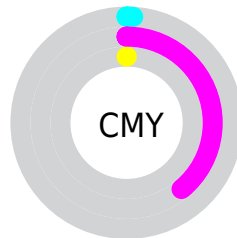

# Details

The CIELCh color **77, 61.089, 325.648** is a light color, and the websafe version is hex **FF99FF**. A complement of this color would be **92, 61.060, 140.809**, and the grayscale version is **79, 0.010, 296.813**.

A 20% lighter version of the original color is **90, 26.948, 325.363**, and **57, 61.155, 325.712** is the 20% darker color. If you saturate the color by 10%, you get **72, 75.600, 326.099**, and if you desaturate by 10%, it is **82, 45.682, 325.151**.

# Distribution

- Red (99%)
- Green (61%)
- Blue (100%)

- Red (99%)
- Yellow (61%)
- Blue (100%)

- Cyan (1%)
- Magenta (39%)
- Yellow (0%)
- Black (0%)

- Cyan (1%)
- Magenta (39%)
- Yellow (0%)

# Brightness & Saturation Gradients

These gradients show how the CIELCh color 77, 61.089, 325.648 changes by changing the brightness by 10 percent. The first figure shows a shift by +10% for each color and the second figure -10%.