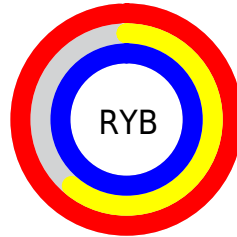

- Red (99%)
- Yellow (61%)
- Blue (100%)