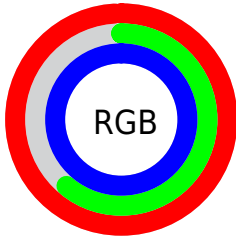

Distribution

- Red (99%)
- Green (61%)
- Blue (100%)