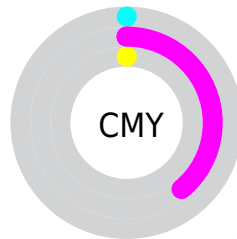

A 20% lighter version of the original color is **89, 27.578, 325.385**, and **57, 61.545, 326.661** is the 20% darker color. If you saturate the color by 10%, you get **72, 75.998, 327.016**, and if you desaturate by 10%, it is **82, 46.144, 326.026**.

# Distribution

- Red (100%)
- Green (61%)
- Blue (100%)

- Red (100%)
- Yellow (61%)
- Blue (100%)

- Cyan (0%)
- Magenta (39%)
- Yellow (0%)
- Black (0%)

- Cyan (0%)
- Magenta (39%)
- Yellow (0%)

# Brightness & Saturation Gradients

These gradients show how the CIELCh color 77, 61.552, 326.543 changes by changing the brightness by 10 percent. The first figure shows a shift by +10% for each color and the second figure -10%.