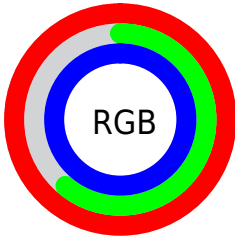

Distribution

- Red (100%)
- Green (61%)
- Blue (100%)