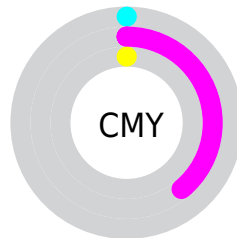

A 20% lighter version of the original color is **89, 27.578, 325.385**, and **57, 61.545, 326.661** is the 20% darker color. If you saturate the color by 10%, you get **72, 75.998, 327.016**, and if you desaturate by 10%, it is **82, 46.144, 326.026**.

# Distribution

- Red (100%)
- Green (61%)
- Blue (100%)

- Red (100%)
- Yellow (61%)
- Blue (100%)

- Cyan (0%)
- Magenta (39%)
- Yellow (0%)
- Black (0%)

- Cyan (0%)
- Magenta (39%)
- Yellow (0%)

# Brightness & Saturation Gradients

These gradients show how the CIELCh color 77, 61.552, 326.543 changes by changing the brightness by 10 percent. The first figure shows a shift by +10% for each color and the second figure -10%.