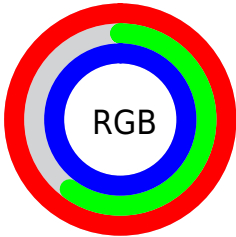

Distribution

Red (100%)

Green (60%)

Blue (99%)