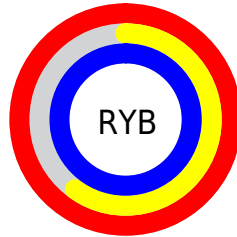

# Details

The CIELCh color **77, 61.878, 327.137** is a light color, and the websafe version is hex **FF99FF**. A complement of this color would be **92, 61.986, 141.888**, and the grayscale version is **79, 0.010, 296.813**.

A 20% lighter version of the original color is **89, 28.208, 325.407**, and **57, 61.819, 327.294** is the 20% darker color. If you saturate the color by 10%, you get **72, 76.118, 327.589**, and if you desaturate by 10%, it is **82, 46.617, 326.573**.

# Distribution

Red (100%)

Green (60%)

Blue (99%)

Red (100%)

Yellow (60%)

Blue (99%)

Cyan (0%)