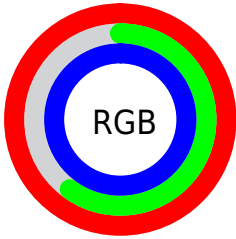

Distribution

- Red (100%)
- Green (60%)
- Blue (99%)