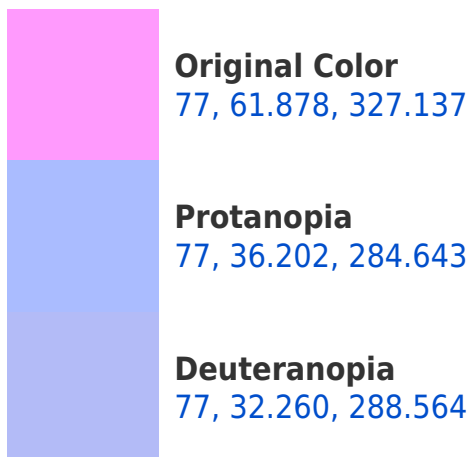

# Black Background

This preview shows how the CIELCh color 77, 61.878, 327.137 looks on a black background.

## Background

This preview shows how black text looks on a background with the CIELCh color 77, 61.878, 327.137.

This preview shows how white text looks on a background with the CIELCh color 77, 61.878, 327.137.

## Dichromacy

**Tritanopia**  
77, 30.442, 9.186

# Trichromacy

**Original Color**  
77, 61.878, 327.137

**Protanomaly**  
76, 42.935, 304.611

**Deuteranomaly**  
77, 41.364, 308.282

**Tritanomaly**  
77, 38.664, 345.942