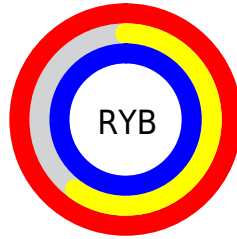

## Conversions Part 2

<b>Format</b>	<b>Color</b>
<a href="#">RYB</a>	<a href="#">255, 154, 253</a>
Decimal	<a href="#">16751357</a>
CIELab	<a href="#">77.00, 51.98, -33.58</a>
CIELCh	<a href="#">77, 61.878, 327.137</a>
Yxy	<a href="#">51.5317, 0.3189, 0.2328</a>
Android (android.graphics.Color)	<a href="#">4294941437 (0xFFFF9AFD)</a>
YUV	<a href="#">195.4850, 28.3549, 52.1947</a>
Hunter-Lab	<a href="#">71.7856, 49.9479, -31.7275</a>

# Details

The CIELCh color **77, 61.878, 327.137** is a light color, and the websafe version is hex **FF99FF**. A complement of this color would be **92, 61.986, 141.888**, and the grayscale version is **79, 0.010, 296.813**.

A 20% lighter version of the original color is **89, 28.208, 325.407**, and **57, 61.819, 327.294** is the 20% darker color. If you saturate the color by 10%, you get **72, 76.118, 327.589**, and if you desaturate by 10%, it is **82, 46.617, 326.573**.

# Distribution

- Red (100%)
- Green (60%)
- Blue (99%)

- Red (100%)
- Yellow (60%)
- Blue (99%)

- Cyan (0%)
- Magenta (40%)
- Yellow (1%)
- Black (0%)

- Cyan (0%)
- Magenta (40%)
- Yellow (1%)