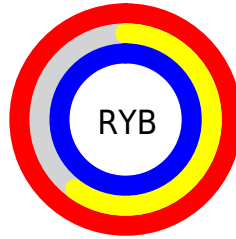

- Red (100%)
- Yellow (60%)
- Blue (100%)