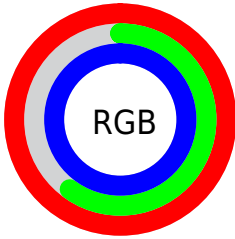

Distribution

- Red (100%)
- Green (60%)
- Blue (100%)