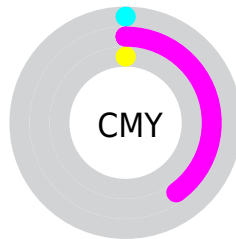

A 20% lighter version of the original color is **89, 28.208, 325.407**, and **57, 62.666, 326.701** is the 20% darker color. If you saturate the color by 10%, you get **72, 77.118, 327.045**, and if you desaturate by 10%, it is **82, 47.279, 326.060**.

# Distribution

- Red (100%)
- Green (60%)
- Blue (100%)

- Red (100%)
- Yellow (60%)
- Blue (100%)

- Cyan (0%)
- Magenta (40%)
- Yellow (0%)
- Black (0%)

- Cyan (0%)
- Magenta (40%)
- Yellow (0%)

# Brightness & Saturation Gradients

These gradients show how the CIELCh color 77, 62.698, 326.575 changes by changing the brightness by 10 percent. The first figure shows a shift by +10% for each color and the second figure -10%.