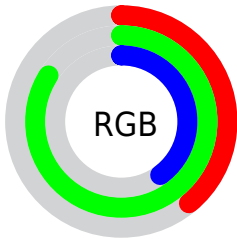

Distribution

- Red (39%)
- Green (84%)
- Blue (40%)