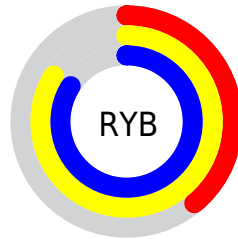

- Red (39%)
- Yellow (84%)
- Blue (84%)