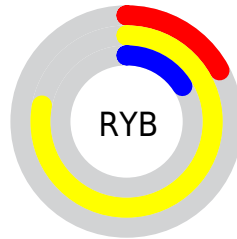

- Red (17%)
- Yellow (78%)
- Blue (16%)