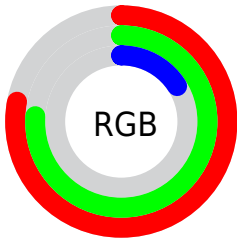

Distribution

- Red (78%)
- Green (76%)
- Blue (16%)