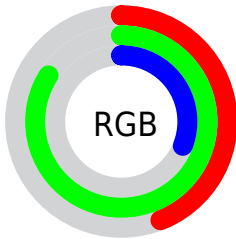

Distribution

- Red (44%)
- Green (84%)
- Blue (31%)