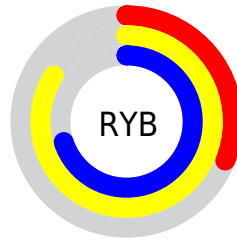

- Red (31%)
- Yellow (84%)
- Blue (70%)