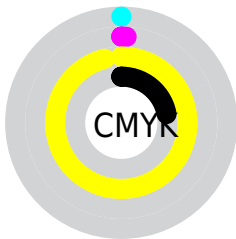

# Details

The CIELCh color **77, 78.701, 101.956** is a dark color, and the websafe version is hex **CCCC00**. The color can be described as middle washed yellow. A complement of this color would be **25, 108.478, 305.818**, and the grayscale version is **72, 0.009, 296.813**.

A 20% lighter version of the original color is **97, 78.617, 103.220**, and **57, 63.021, 104.126** is the 20% darker color. If you saturate the color by 10%, you get **77, 79.416, 101.864**, and if you desaturate by 10%, it is **77, 75.977, 102.274**.

# Distribution

Red (78%)

Green (77%)

Blue (3%)

Red (4%)

Yellow (78%)

Blue (3%)

Cyan (0%)

Magenta (1%)

Yellow (96%)

Black (22%)

Cyan (22%)

Magenta (23%)

Yellow (97%)