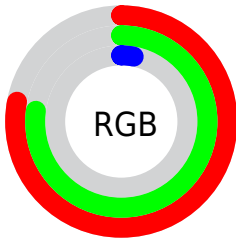

Distribution

Red (78%)

Green (77%)

Blue (3%)