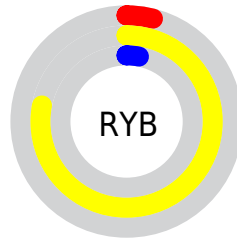

Red (4%)

Yellow (78%)

Blue (3%)