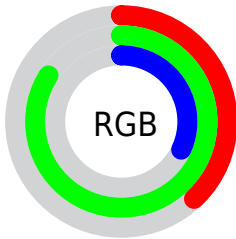

Distribution

Red (38%)

Green (84%)

Blue (32%)