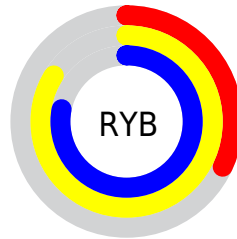

A 20% lighter version of the original color is **92, 69.629, 136.689**, and **57, 79.635, 136.962** is the 20% darker color. If you saturate the color by 10%, you get **76, 89.359, 136.239**, and if you desaturate by 10%, it is **78, 68.205, 137.829**.

# Distribution

Red (38%)

Green (84%)

Blue (32%)

Red (32%)

Yellow (84%)

Blue (78%)

Cyan (55%)