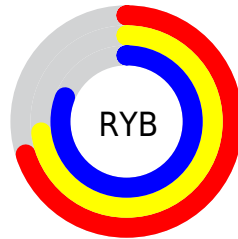

- Red (70%)
- Yellow (73%)
- Blue (81%)