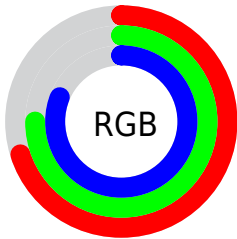

Distribution

- Red (70%)
- Green (75%)
- Blue (81%)