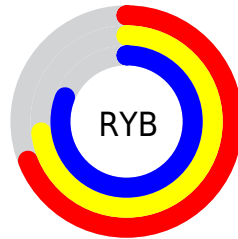

- Red (69%)
- Yellow (73%)
- Blue (81%)