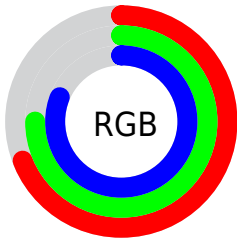

Distribution

- Red (69%)
- Green (75%)
- Blue (81%)