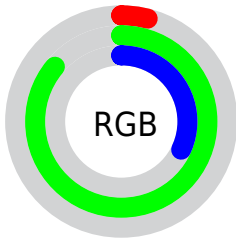

Distribution

- Red (4%)
- Green (86%)
- Blue (32%)