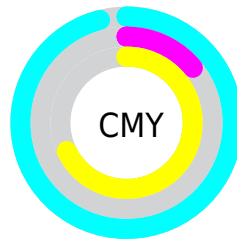

A 20% lighter version of the original color is **90, 78.198, 144.319**, and **58, 82.049, 137.628** is the 20% darker color. If you saturate the color by 10%, you get **77, 92.418, 142.193**, and if you desaturate by 10%, it is **77, 83.930, 145.158**.

# Distribution

-  Red (4%)
-  Green (86%)
-  Blue (32%)

-  Red (4%)
-  Yellow (65%)
-  Blue (86%)

-  Cyan (95%)
-  Magenta (0%)
-  Yellow (63%)
-  Black (14%)

-  Cyan (96%)
-  Magenta (14%)
-  Yellow (68%)

# Brightness & Saturation Gradients

These gradients show how the CIELCh color 77, 89.940, 143.114 changes by changing the brightness by 10 percent. The first figure shows a shift by +10% for each color and the second figure -10%.