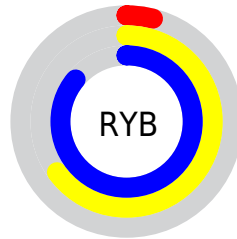

- Red (4%)
- Yellow (65%)
- Blue (86%)