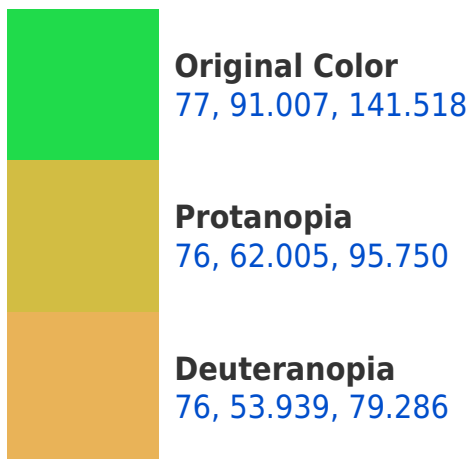

Color Blindness Simulation

Color vision deficiency is a very complex topic, and I could not describe the different causes any better than Wikipedia does, so if you want to learn more, you should check out their [article about color blindness](#).

Dichromacy