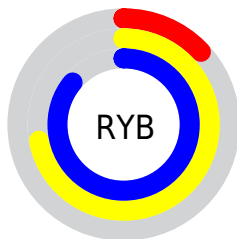

- Red (13%)
- Yellow (72%)
- Blue (86%)