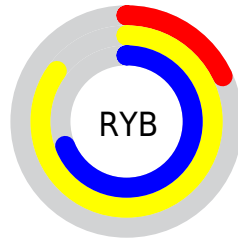

## Conversions Part 2

Format	Color
<a href="#">RYB</a>	<a href="#">45, 217, 177</a>
Decimal	<a href="#">5626157</a>
CIELab	<a href="#">77.00, -64.68, 67.59</a>
CIELCh	<a href="#">77, 93.553, 133.743</a>
Yxy	<a href="#">51.5317, 0.3165, 0.5645</a>
Android (android.graphics.Color)	<a href="#">4283816237 (0xFF55D92D)</a>
YUV	<a href="#">157.9240, -55.6715, -63.9543</a>
Hunter-Lab	<a href="#">71.7856, -53.7902, 41.2785</a>

A 20% lighter version of the original color is **91, 83.256, 133.082**, and **58, 84.923, 136.016** is the 20% darker color. If you saturate the color by 10%, you get **77, 99.671, 133.858**, and if you desaturate by 10%, it is **78, 85.102, 133.994**.

# Distribution

Red (33%)

Green (85%)

Blue (18%)

Red (18%)

Yellow (85%)

Blue (69%)

Cyan (61%)