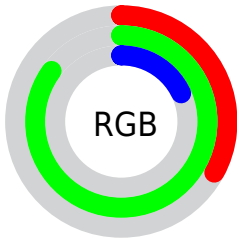

Distribution

Red (33%)

Green (85%)

Blue (18%)