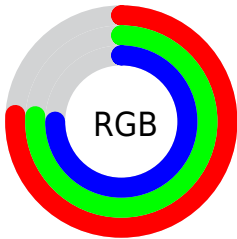

Distribution

- Red (76%)
- Green (76%)
- Blue (75%)