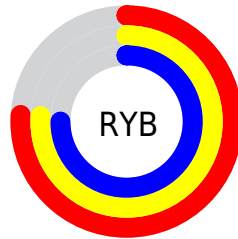

- Red (76%)
- Yellow (76%)
- Blue (75%)