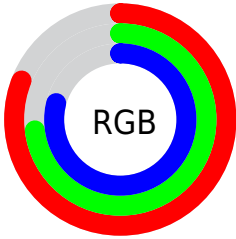

Distribution

- Red (81%)
- Green (73%)
- Blue (79%)