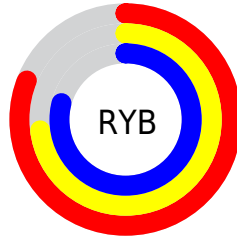

- Red (81%)
- Yellow (73%)
- Blue (79%)