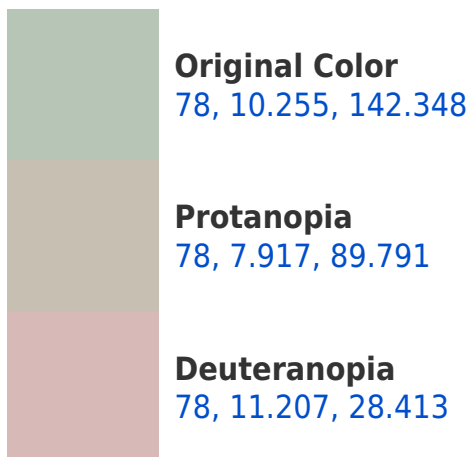

## White Background

This preview shows how the CIELCh color 78, 10.255, 142.348 looks on a white background.

## Background

This preview shows how black text looks on a background with the CIELCh color 78, 10.255, 142.348.

This preview shows how white text looks on a background with the CIELCh color 78, 10.255, 142.348.

## Dichromacy

**Tritanopia**  
78, 8.359, 273.725

# Trichromacy

**Original Color**  
78, 10.255, 142.348

**Protanomaly**  
78, 8.007, 112.140

**Deuteranomaly**  
78, 6.512, 60.522

**Tritanomaly**  
78, 3.856, 233.133