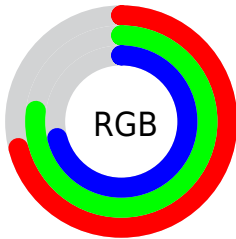

Distribution

Red (71%)

Green (77%)

Blue (71%)