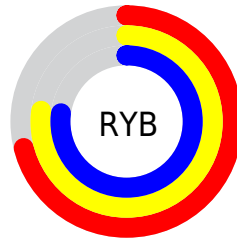

# Details

The CIELCh color **78, 10.255, 142.348** is a light color, and the websafe version is hex **CCCCCC**. A complement of this color would be **75, 10.284, 323.144**, and the grayscale version is **77, 0.009, 296.813**.

A 20% lighter version of the original color is **98, 10.388, 142.527**, and **58, 10.200, 142.109** is the 20% darker color. If you saturate the color by 10%, you get **76, 23.001, 141.721**, and if you desaturate by 10%, it is **80, 2.361, 322.748**.

# Distribution

Red (71%)

Green (77%)

Blue (71%)

Red (71%)

Yellow (77%)

Blue (77%)

Cyan (8%)