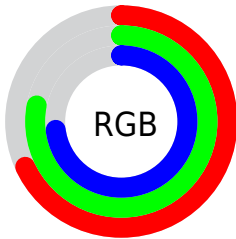

Distribution

Red (68%)

Green (78%)

Blue (73%)