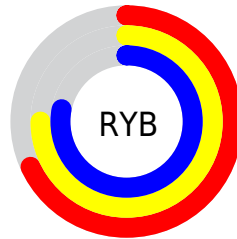

# Details

The CIELCh color **78, 10.616, 164.945** is a light color, and the websafe version is hex **99CCCC**. A complement of this color would be **74, 10.818, 346.975**, and the grayscale version is **77, 0.009, 296.813**.

A 20% lighter version of the original color is **98, 10.710, 163.946**, and **58, 10.600, 165.957** is the 20% darker color. If you saturate the color by 10%, you get **77, 19.322, 163.958**, and if you desaturate by 10%, it is **80, 1.839, 166.005**.

# Distribution

Red (68%)

Green (78%)

Blue (73%)

Red (68%)

Yellow (75%)

Blue (78%)

Cyan (12%)