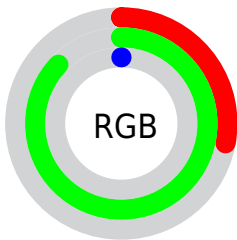

Distribution

Red (28%)

Green (87%)

Blue (0%)