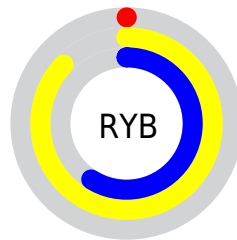

Red (0%)

Yellow (87%)

Blue (59%)