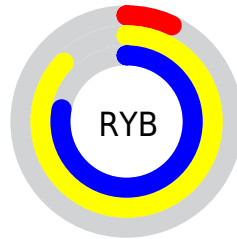

Red (7%)

Yellow (87%)

Blue (78%)