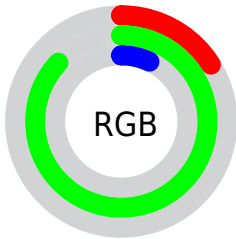

Distribution

Red (16%)

Green (87%)

Blue (7%)