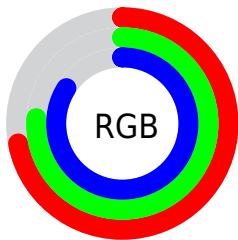

Distribution

- Red (72%)
- Green (76%)
- Blue (84%)