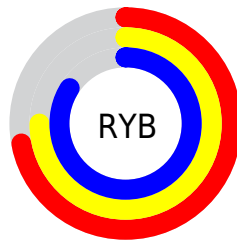

- Red (72%)
- Yellow (75%)
- Blue (84%)