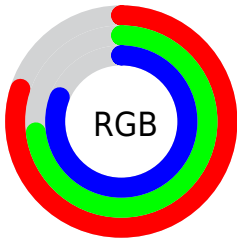

Distribution

- Red (80%)
- Green (73%)
- Blue (81%)