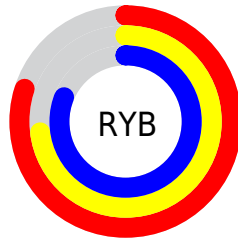

- Red (80%)
- Yellow (73%)
- Blue (81%)