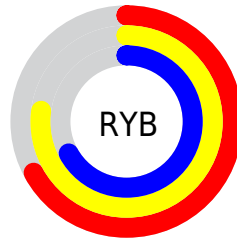

- Red (67%)
- Yellow (77%)
- Blue (67%)