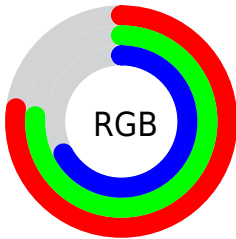

Distribution

- Red (77%)
- Green (76%)
- Blue (67%)