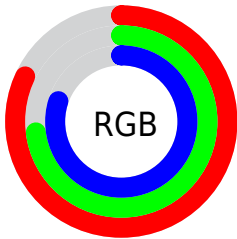

Distribution

- Red (82%)
- Green (73%)
- Blue (80%)