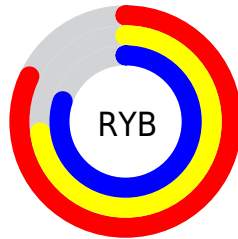

- Red (82%)
- Yellow (73%)
- Blue (80%)