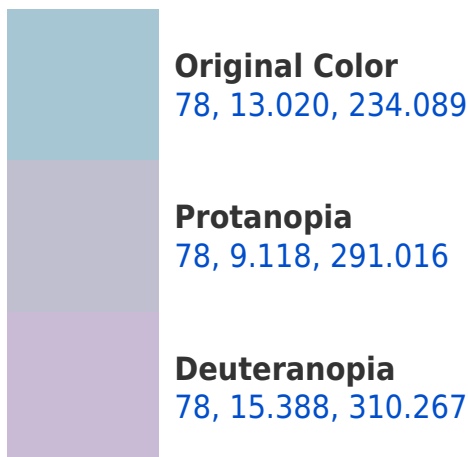

# Black Background

This preview shows how the CIELCh color 78, 13.020, 234.089 looks on a black background.

## **Background**

This preview shows how black text looks on a background with the CIELCh color 78, 13.020, 234.089.

This preview shows how white text looks on a background with the CIELCh color 78, 13.020, 234.089.

## Dichromacy

**Tritanopia**  
78, 13.299, 236.114

# Trichromacy

**Original Color**  
78, 13.020, 234.089

**Protanomaly**  
78, 8.981, 262.994

**Deuteranomaly**  
78, 11.825, 286.168

**Tritanomaly**  
78, 13.299, 236.114