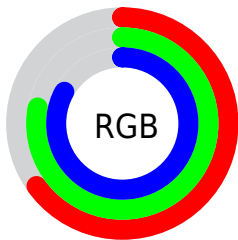

Distribution

- Red (65%)
- Green (78%)
- Blue (83%)