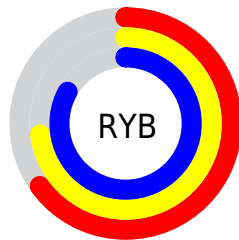

- Red (65%)
- Yellow (73%)
- Blue (83%)